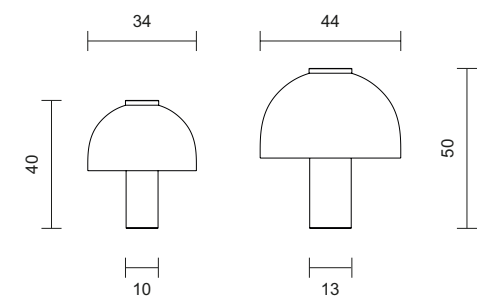

Babila

designed by Alessandro Pasinelli
2024

Details

Materials: aluminum / polycarbonate / iron
Insulation: class II / IP20
Bulbs: 3xLED E27/E26 806lm

Models

Finishings

Body

brushed aluminum

Shade & accents

glossy white
translucent

glossy black
opaque

Babila Tavolo

Type: table lamp
Weight: 6,5 Kg / 7 Kg

Babila Terra

Type: floor lamp
Weight: 9 Kg