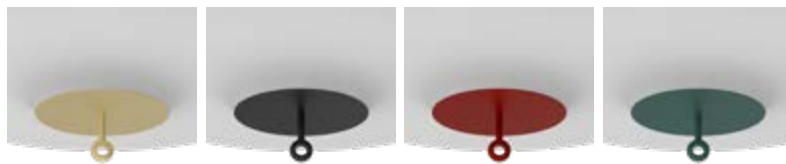

Besana

designed by Alessandro Pasinelli
2022

Details

Type: ceiling lamp
Materials: polycarbonate / iron / brass
Weight: 8 kg
Insulation: class I / IP20
Bulbs: 6xLED E14/E12 806lm

Measurements

Models

ceiling

Finishings

Body

satin white plastic

Accents

satin brass

matte black

china red

mint green