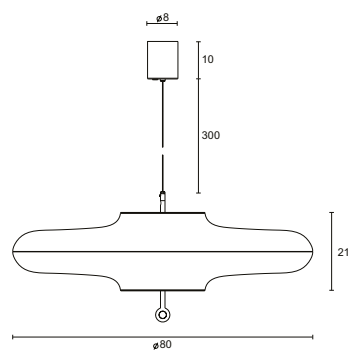

Besana

designed by Alessandro Pasinelli
2022

Details

Type: ceiling lamp
Materials: polycarbonate / iron / brass
Weight: 8 kg
Insulation: class I / IP20
Bulbs: 6xLED E14/E12 806lm

Measurements

Models

ceiling