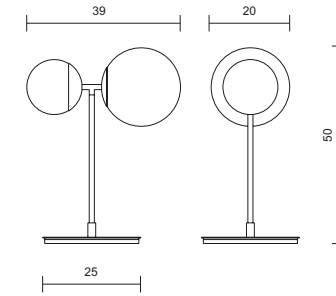

BIBA TAVOLO

DESIGNED BY **LORENZA BOZZOLI** • 2017

DETAILS

Type: table lamp
Materials: brass / aluminum / glass
Weight: 6,00 kg
Insulation: class II / IP20
Bulbs: 1xLED max 5W E14-220V / E12-110V
1xLED max 8W E27-220V / E26-110V