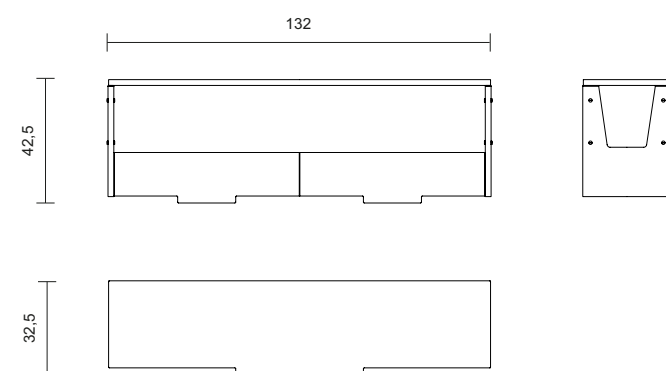

Domus

designed by Ignazio Gardella
1941 / 2024

Details

Type: console
Materials: wood / marble
Weight: 45 Kg

Measurements

Finishings

Body

satin walnut