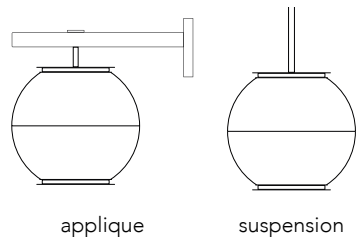

Models

Finishings

Body

Doppio Vetro Applique

Type: wall lamp
Weight: 5,5 Kg