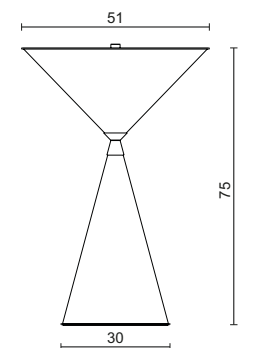

Icones

designed by Lorenza Bozzoli
2019 / 2020

Details

Materials: aluminum / plastic / brass
Insulation: class II / IP20
Bulbs: 3xLED E27/E26 806lm

Models

Finishings

Body

Accents

Icones Tavolo

Type: table lamp
Weight: 8 Kg

Icones Piantana

Type: floor lamp
Weight: 12 Kg

Icones Sospensione

Type: ceiling lamp
Weight: 4 Kg