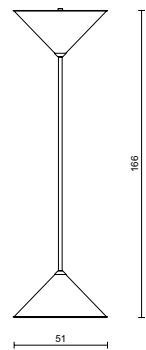

Icones

designed by Lorenza Bozzoli
2019 / 2020

Details

Materials: aluminum / plastic / brass
Insulation: class II / IP20
Bulbs: 3xLED E27/E26 806lm

Models

Finishings

Body

Accents

Icones Tavolo

Type: table lamp
Weight: 8 Kg

Icones Piantana

Type: floor lamp
Weight: 12 Kg

Icones Sospensione

Type: ceiling lamp
Weight: 4 Kg