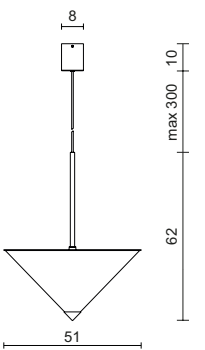

Icones Tavolo

Type: table lamp
Weight: 8 Kg

Icones Piantana

Type: floor lamp
Weight: 12 Kg

Icones Sospensione

Type: ceiling lamp
Weight: 4 Kg