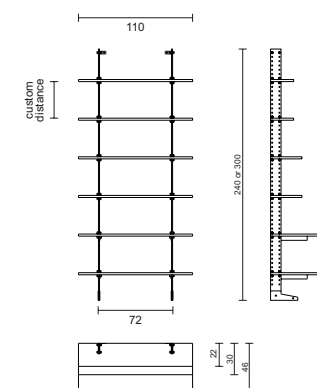

## Measurements

### Shelves depth

22cm

30cm

46cm