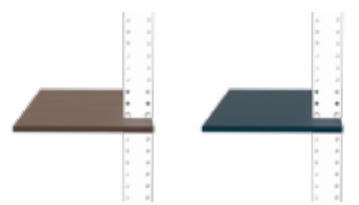

Shelves finishing

satin walnut

lacquered wood
page 311