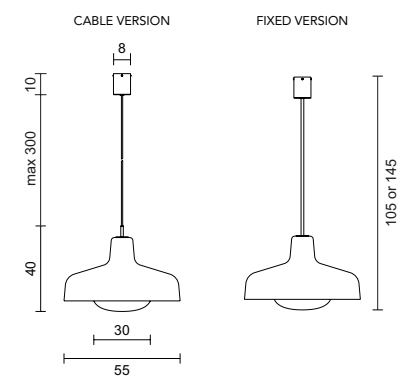

## Details

Type: ceiling lamp  
Materials: plastic / iron / brass  
Weight: 5 kg  
Insulation: class I / IP20  
Bulbs: 1xLED E27/E26 2300lm

## Measurements