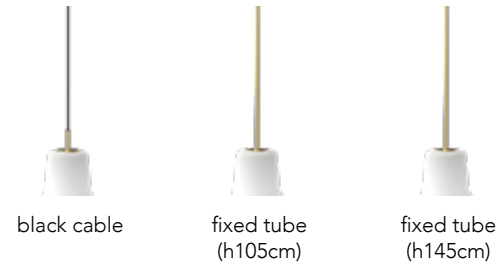

Finishings

Wall attachment