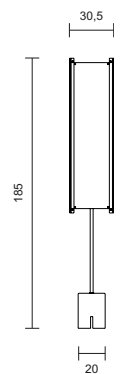

### Body

### Base

## Prisma

Type: floor lamp  
Weight: 30 Kg  
Bulbs: 8xLED E27/E26 806lm

**Cubo**

Type: floor lamp  
Weight: 25 Kg  
Bulbs: 4xLED E27/E26 806lm