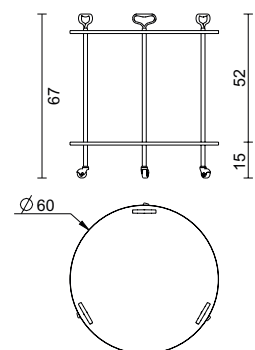

Tre Maniglie

designed by Corrado Corradi Dell'Acqua
1953 / 2021

Details

Type: trolley
Materials: brass / formica wood or glass

Measurements

Finishings

Tops

formica wood