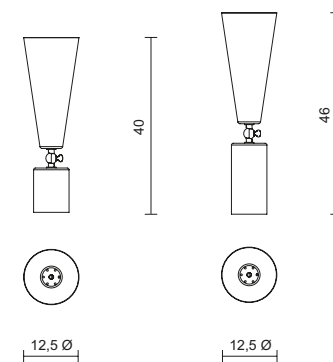

DETAILS

Type: table lamp
 Materials: marble / brass or aluminum
 Weight: 2,50 kg
 Insulation: class II / IP20
 Bulbs: 1xLED max 8W E27-220V / E26-110V

FINISHINGS